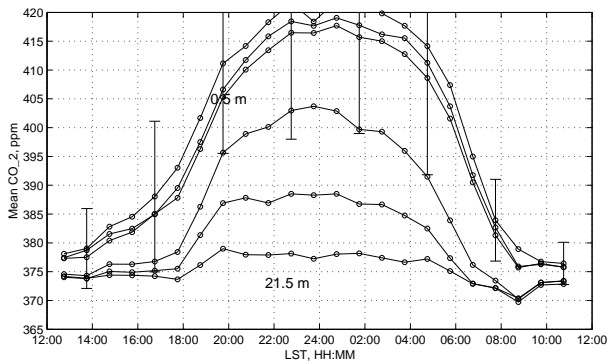

Niwrot Ridge: 2001: 07/01 - 07/31