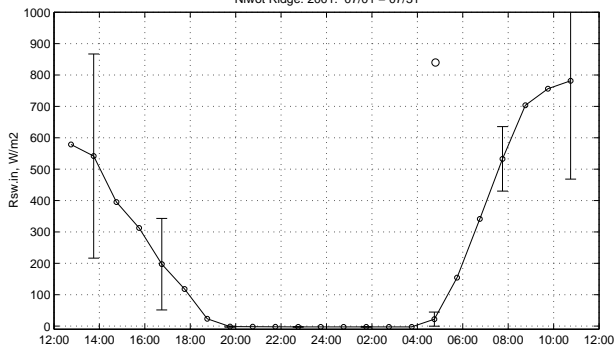

Niwrot Ridge: 2001: 07/01 - 07/31