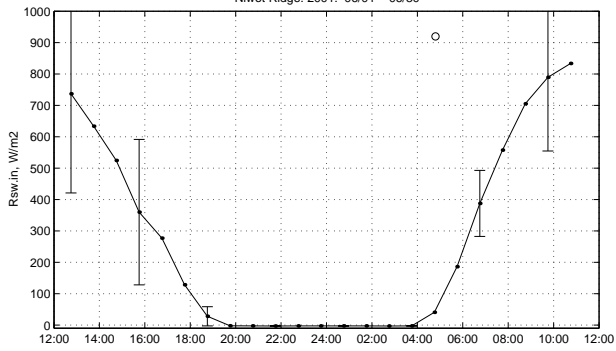

Niwrot Ridge: 2001: 06/01 - 06/30