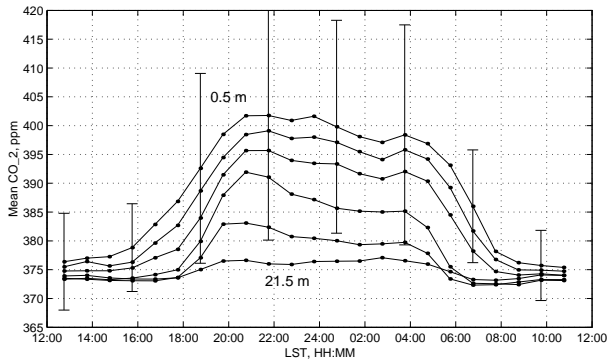

Niwrot Ridge: 2001: 06/01 - 06/30