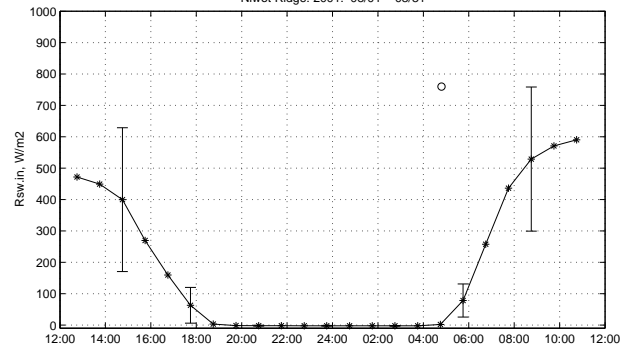

Niwrot Ridge: 2001: 08/01 - 08/31