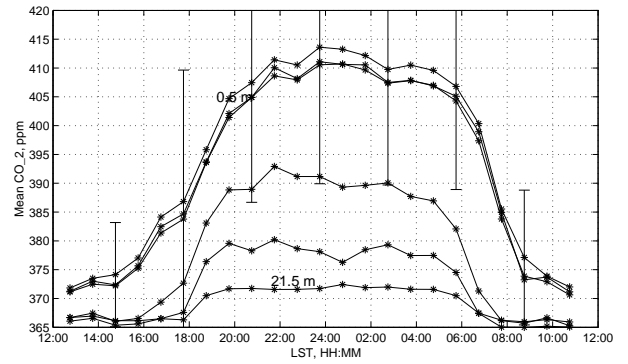

Niwrot Ridge: 2001: 08/01 - 08/31