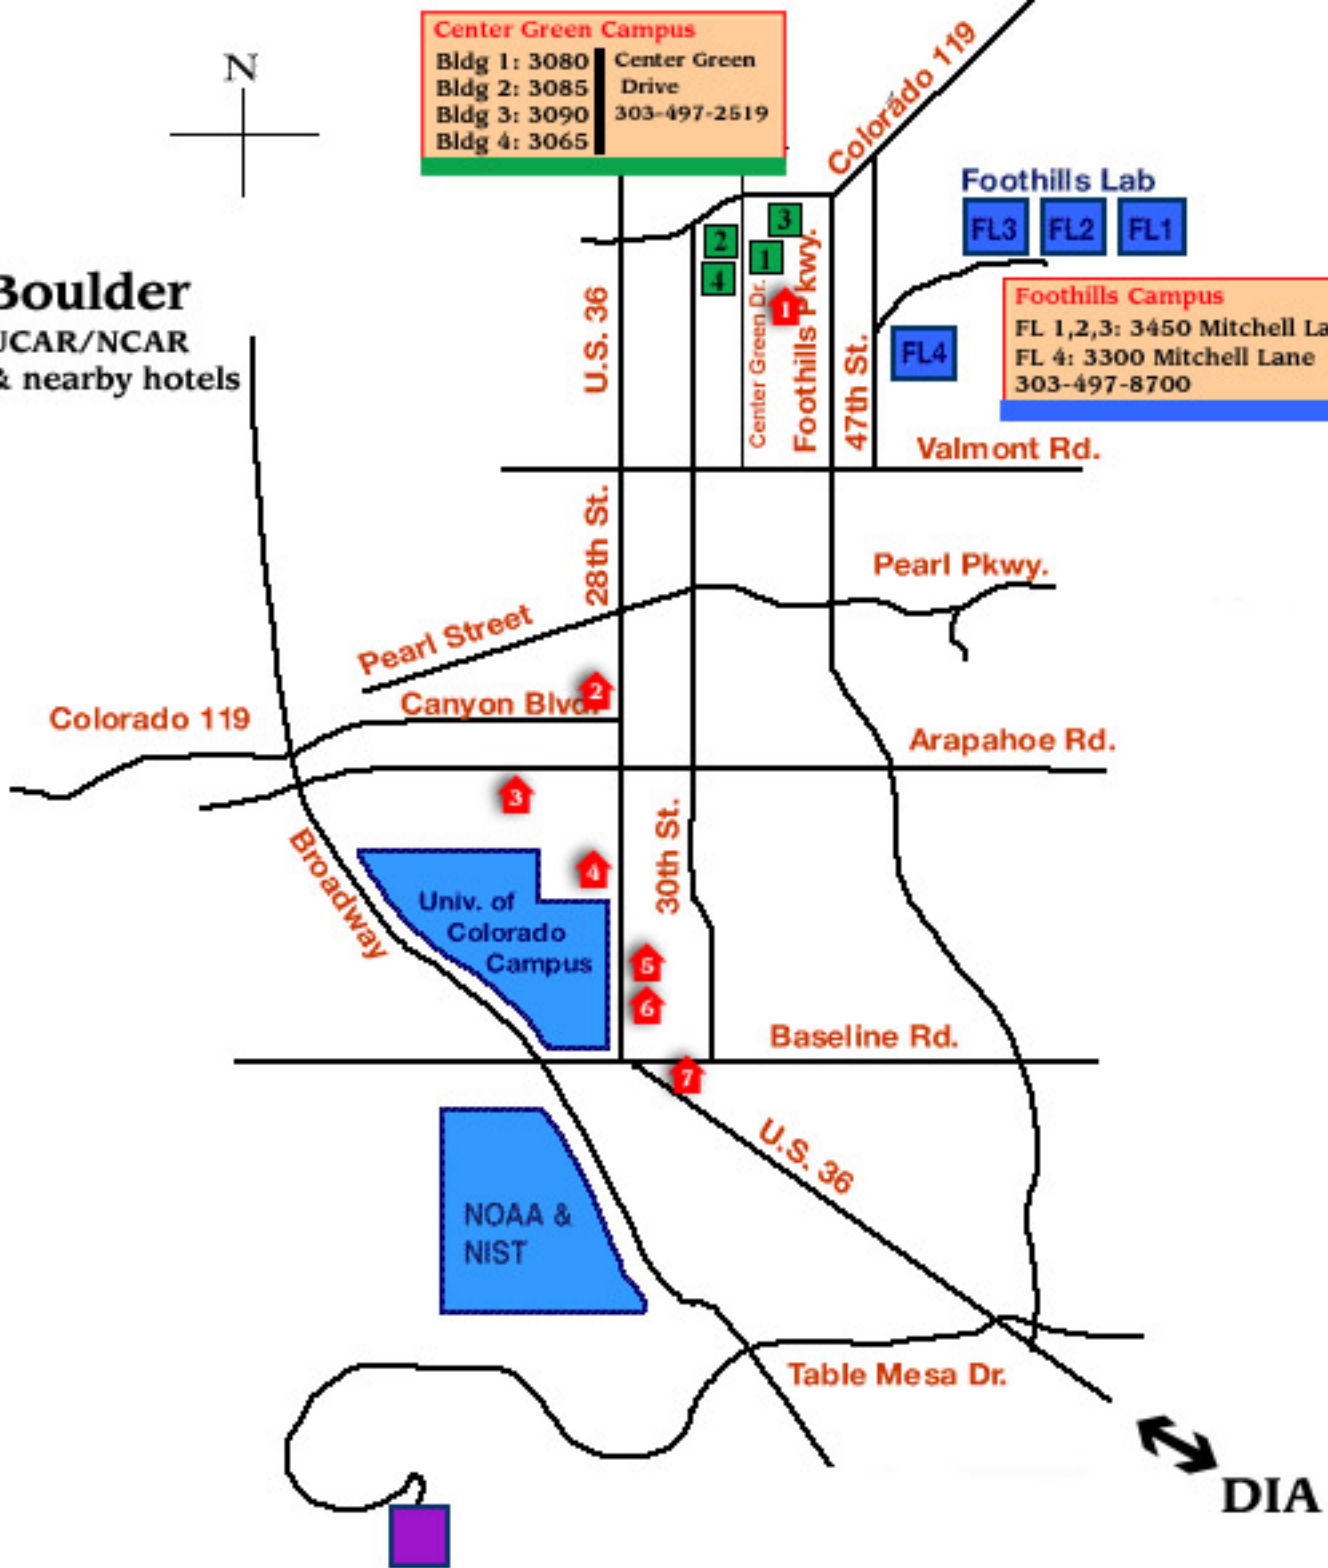

Center Green Campus
 Bldg 1: 3080 Center Green Drive
 Bldg 2: 3085 Center Green Drive
 Bldg 3: 3090 Center Green Drive
 Bldg 4: 3065 Center Green Drive
 303-497-2519

Foothills Lab
 FL3 FL2 FL1

Foothills Campus
 FL 1,2,3: 3450 Mitchell Lane
 FL 4: 3300 Mitchell Lane
 303-497-8700

Mesa Lab & Fleischman Building
 1850 Table Mesa Drive
 303-497-1000

Boulder
 UCAR/NCAR
 & nearby hotels

1 Residence Inn by Marriott Boulder

3030 Center Green Dr.
 800-331-3131
 marriott.com

2 Best Western Golden Buff Lodge

1725 28th Street
 800-233-8469
 bestwestern.com/
 prop06004

3 Quality Inn

2020 Arapahoe Ave.
 888-449-7550
 qualityinnboulder.com

4 Millennium Hotel

1345 28th Street
 888-254-0637
 millenniumhotels.com

5 Ramada Inn